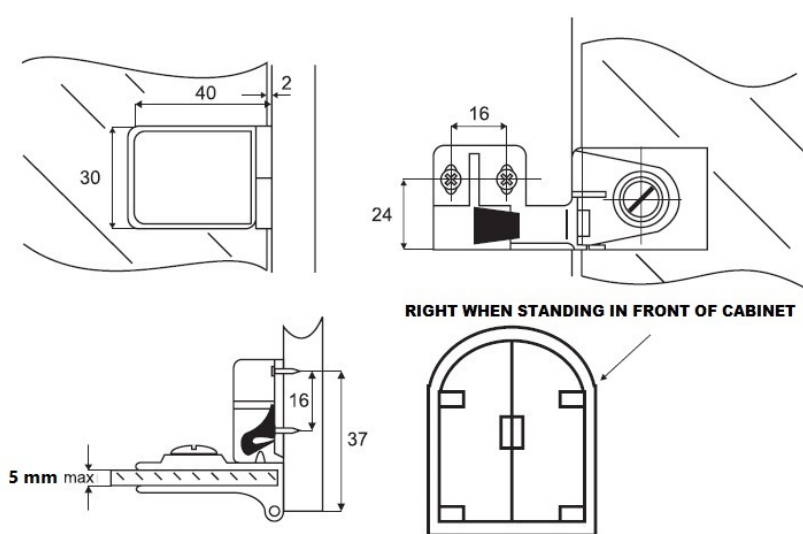

PRODUCT SHEET

Description:

Glass Door Hinge No C-13 Zamak, Black, Right

Item number:

15.06.323-0

Units	Box	Carton	HS Code	Barcode
Pcs.	100	400	8302100090	
				5704866055291

SISO A/S

Mileparken 11
DK-2740 Skovlunde
Denmark
VAT: DK 24786013

Phone +45 45 830 900

www.siso.dk
siso@siso.dk

Danske Bank
Nytorv Branch
Copenhagen
SWIFT: DABADKKK

Account no.
4180 3112 112936
IBAN Account
DK7230003112112936